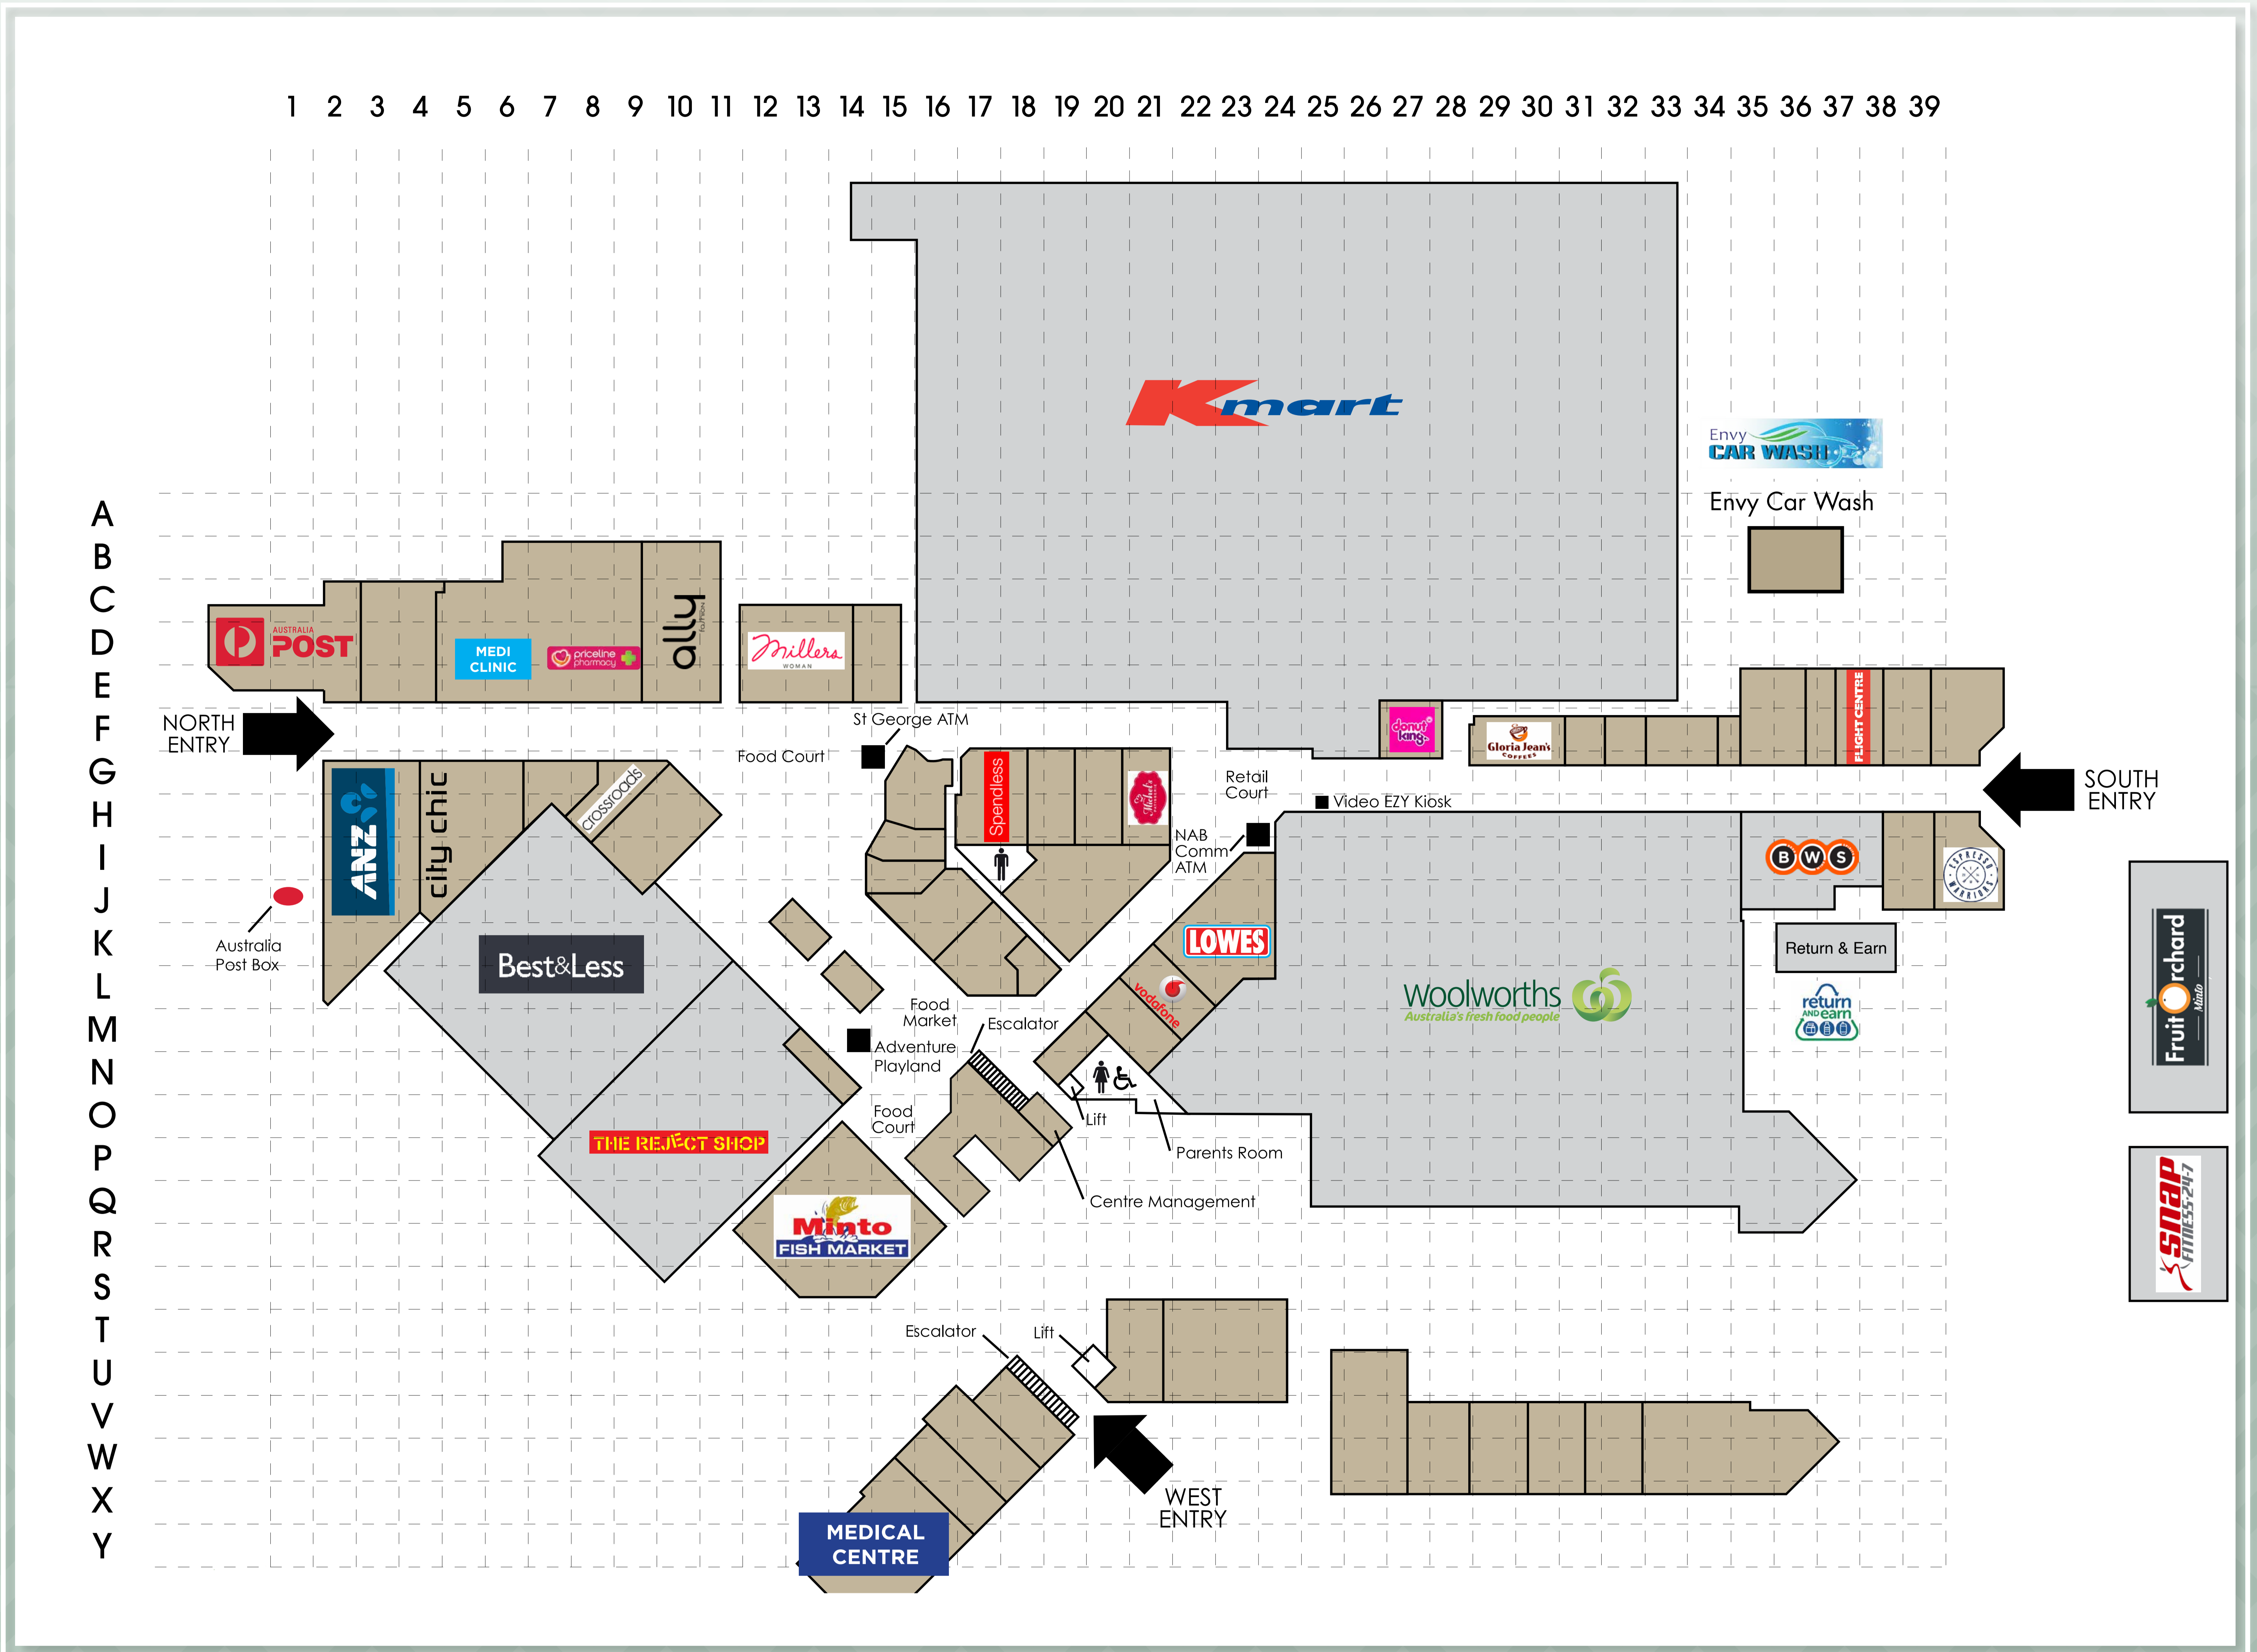

STORE DIRECTORY

MAJORS	JEWELLERY	HOMEWARES	SERVICES
A24 Kmart	H38 Carat Jewellers	O11 The Reject Shop	M19 Argyle Dry Cleaners
M29 Woolworths	FLORIST	A24 Kmart	L20 Elite Nails and Beauty
MINI MAJORS	L14 Minto Florist - Petals Florist Network	GIFTS	F36 Kodak Express / Key Cutting
L7 Best & Less	HAIR & BEAUTY	F30 CTC	I12 Tech Corner - Phone Repairs
J23 Lowes	F31 Allen's Hair Design	F36 Kodak Express & Key Cutting Service	U19 Public Phone
I36 BWS	L20 Elite Nails and Beauty	D7 Priceline Pharmacy	J1 Australia Post Box
FASHION	J19 Raissis Hair Design	O11 The Reject Shop	D2 Australia Post
LADIES'	G9 Instyle Hair	DISCOUNT VARIETY	K18 Minto Massage
L7 Best & Less	FRESH FOOD	O11 The Reject Shop	L14 Floral Splendour - Petals Florist Network
H5 City Chic	F33 Doughlicious Bakery	NEWSAGENT	B36 Envy Carwash
G7 Chloe Bags	J16 Minto Chicken Corner	F38 Newsagent	F38 Minto Newsagent - BPay and Connect Parcels
H9 Crossroads	P14 Minto Fish Market	TRAVEL	K36 Return & Earn
G19 Fit To Wear	N17 Oriental Grocer	E36 Flight Centre	G25 Video EZY Kiosk
D10 Ally Fashion	F35 Farmland Meats	BANKING - ATM	CENTRE FACILITIES
D13 Millers	TAKE-AWAY FOOD	H23 Commonwealth ATM	N18 Centre Management
J20 AC Girl	I15 Moby's Seafood	G4 ANZ BANK	M20 Ladies Toilets
MEN'S	F27 Donut King	F15 St George ATM	I17 Mens Toilets
L7 Best & Less	H15 Genki Chinese	MEDICAL SERVICES	M20 Disabled Toilets
G18 Fit To Wear	F29 Gloria Jeans	V33 Minto Family Dentist	M20 Parents Room
J23 Lowes	F39 Manee Thai Restaurant	U18 Douglas Hanly Moir Pathology	W30 Buses
CHILDREN	G21 Michel's Patisserie	Y13 Minto Family Medical Centre	B39 Taxis
L7 Best & Less	J16 Minto Chicken Corner	W33 Rehab HQ	N19 Lifts
D3 Super Kids	U26 Sushi Culture	D7 Priceline Pharmacy & Medi Clinic	M17 Escalators
MIXED	H39 Espresso Warriors	OPTOMETRIST	M14 Kids Play Area
L7 Best & Less	G15 Sam's Kebabs	H20 Clear Vision Optical	F17 Massage Chairs
G19 Fit To Wear	D15 Subway	CHEMIST	K36 Return & Earn
FOOTWEAR	T21 Noodle Den	D7 Priceline Pharmacy & Medi Clinic	I12 Centre Stage
L7 Best & Less	RESTAURANTS	REAL ESTATE / TAX AGENTS	MOBILE PHONES / ACCESSORIES
G17 Spendless Shoes	F39 Manee Thai Restaurant	V31 Starr Partners	I12 Tech Corner
ACCESSORIES FASHION	H39 Espresso Warriors	W16 First National Real Estate	K22 Vodafone Partner Minto
L7 Best & Less	T21 The Noodle Den	W28 Estate Galaxy	ALTERATIONS
H9 Crossroads	F27 Donut King	W30 H & R Block	M19 Argyle Dry Cleaners and Alterations
D10 Ally Fashion	F29 Gloria Jeans		
D13 Millers	G21 Michel's Patisserie		
	L13 Regency Café		
	T22 Nawab's		